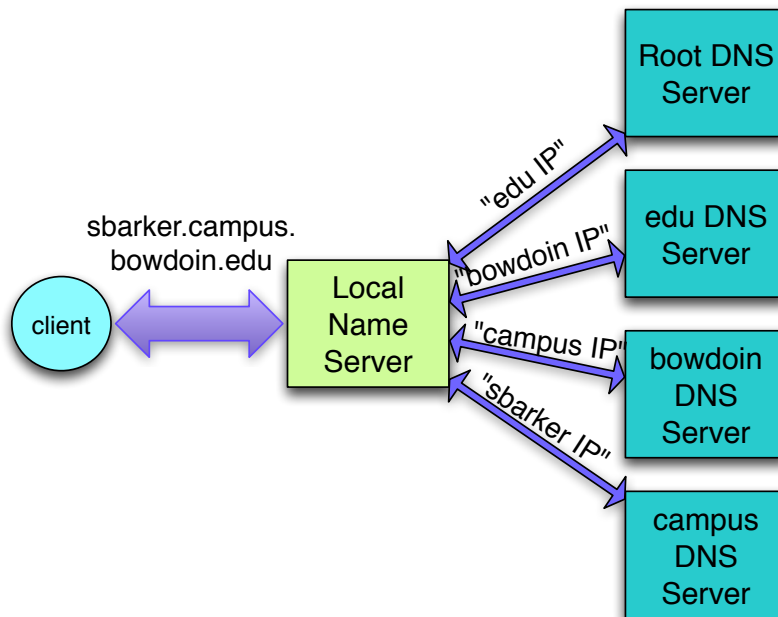

Hierarchical Organization

Recursive DNS Lookup

Iterative DNS Lookup

Domains and Zones

LDAP Example

Attribute	Abbr.	Value
Country	C	US
Locality	L	Maine
Organization	O	Bowdoin College
OranizationalUnit	OU	Comp. Sci.
CommonName	CN	Main server
Mail_Servers	--	139.140.238.128
WWW_Server	--	139.140.227.110