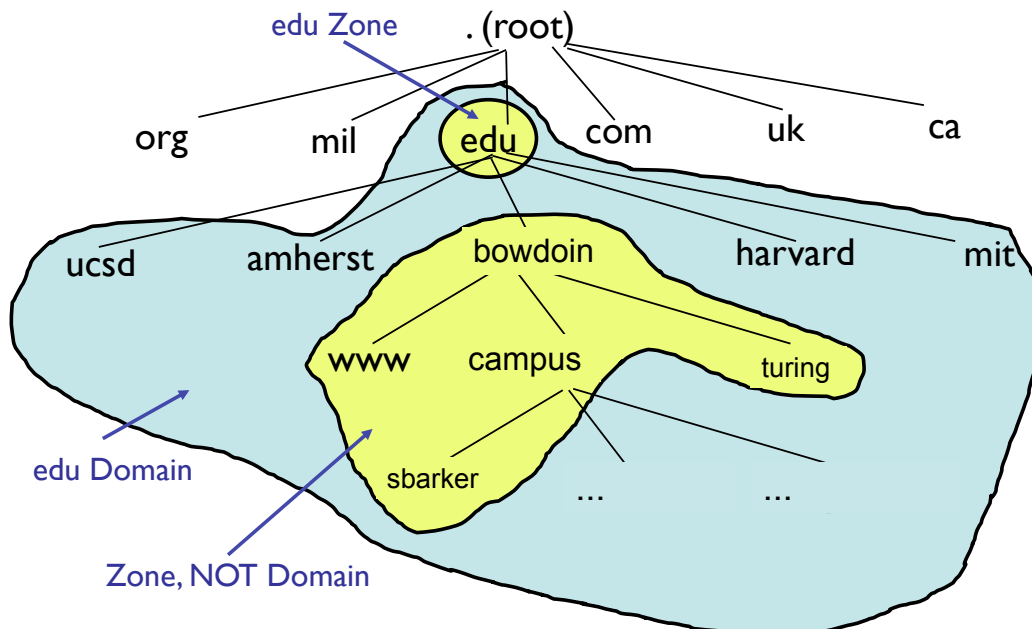

Hierarchical Organization

Recursive DNS Lookup

Iterative DNS Lookup

Domains and Zones

LDAP Example

Attribute	Abbr.	Value
Country	C	US
Locality	L	Maine
Organization	O	Bowdoin College
OranizationalUnit	OU	Comp. Sci.
CommonName	CN	Main server
Mail_Servers	--	139.140.238.128
WWW_Server	--	139.140.227.110