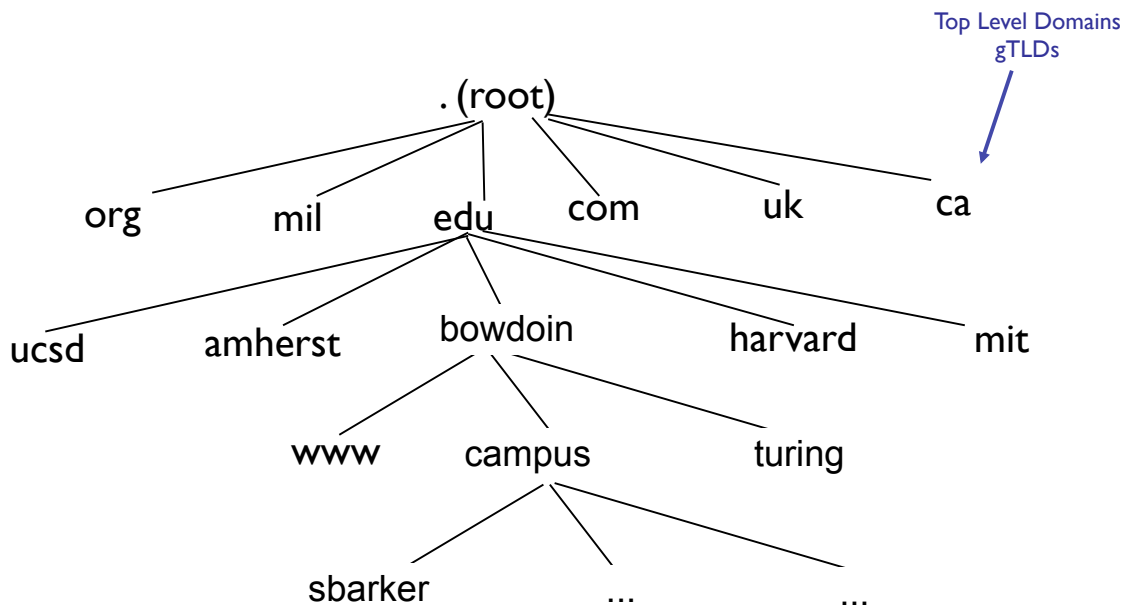

Hierarchical Organization

Recursive DNS Lookup

Iterative DNS Lookup

Domains and Zones

LDAP Example

Attribute	Abbr.	Value
Country	C	US
Locality	L	Maine
Organization	O	Bowdoin College
OranizationalUnit	OU	Comp. Sci.
CommonName	CN	Main server
Mail_Servers	--	139.140.238.128
WWW_Server	--	139.140.227.110