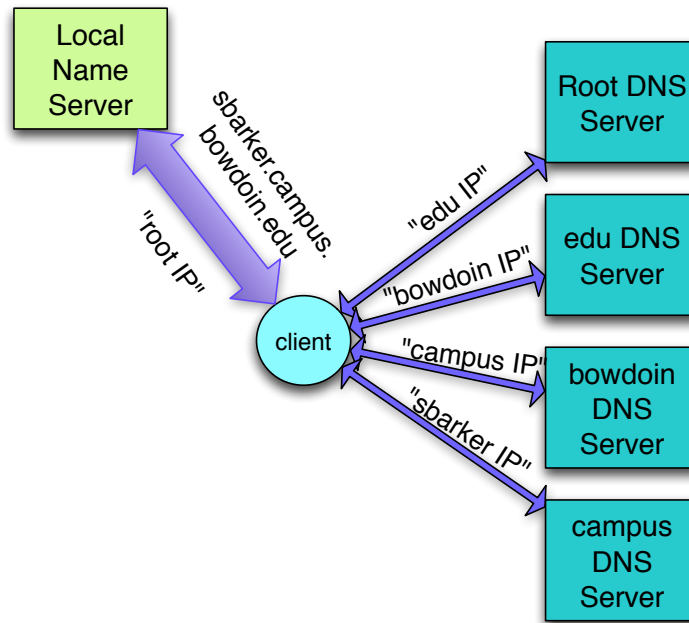

Hierarchical Organization

Recursive DNS Lookup

Iterative DNS Lookup

Domains and Zones

LDAP Example

Attribute	Abbr.	Value
Country	C	US
Locality	L	Maine
Organization	O	Bowdoin College
OranizationalUnit	OU	Comp. Sci.
CommonName	CN	Main server
Mail_Servers	--	139.140.238.128
WWW_Server	--	139.140.227.110