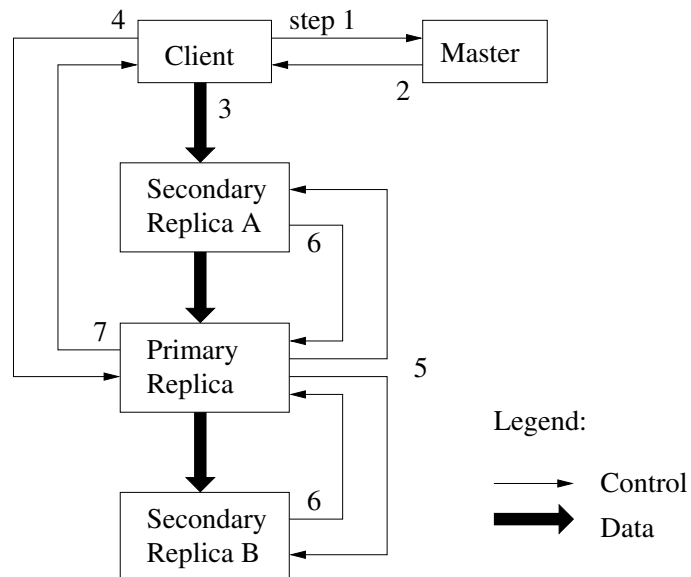

Network File System (NFS)

Andrew File System (AFS)

Google File System (GFS)

GFS Mutations

GFS Cluster Statistics (c. 2003)

Cluster	A	B
Chunkservers	342	227
Available disk space	72 TB	180 TB
Used disk space	55 TB	155 TB
Number of Files	735 k	737 k
Number of Dead files	22 k	232 k
Number of Chunks	992 k	1550 k
Metadata at chunkservers	13 GB	21 GB
Metadata at master	48 MB	60 MB

Course Snapshot

ByteTorrent