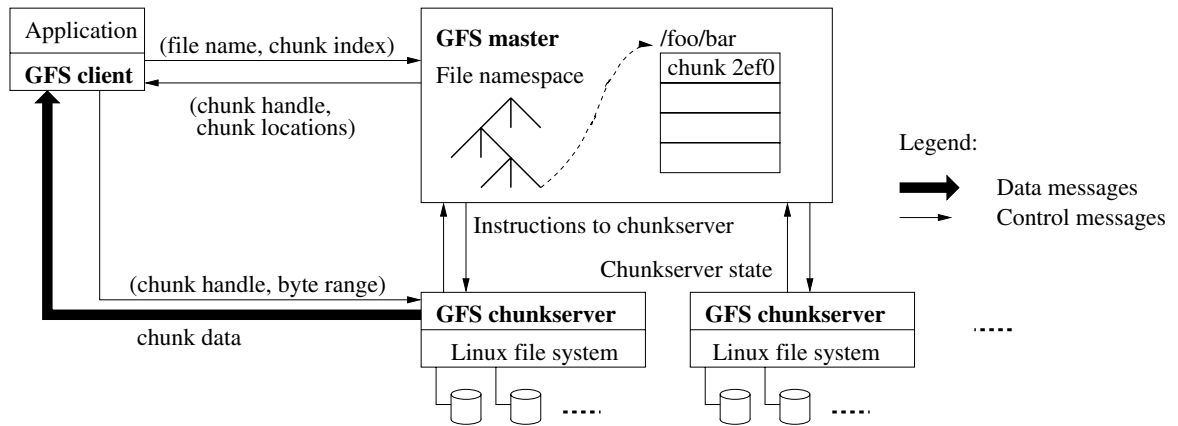

Network File System (NFS)

Andrew File System (AFS)

Google File System (GFS)

GFS Mutations

GFS Cluster Statistics (c. 2003)

Cluster	A	B
Chunkservers	342	227
Available disk space	72 TB	180 TB
Used disk space	55 TB	155 TB
Number of Files	735 k	737 k
Number of Dead files	22 k	232 k
Number of Chunks	992 k	1550 k
Metadata at chunkservers	13 GB	21 GB
Metadata at master	48 MB	60 MB

Course Snapshot

ByteTorrent