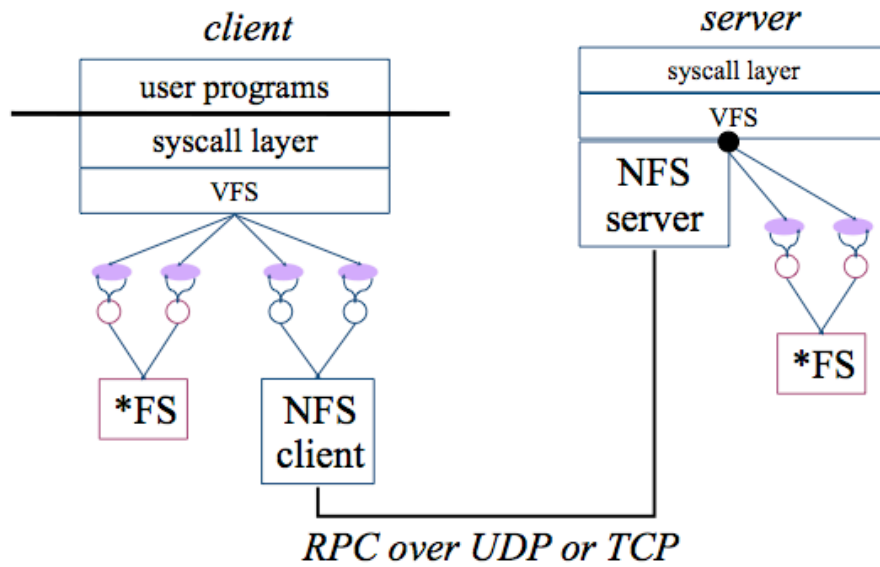

Network File System (NFS)

Andrew File System (AFS)

Google File System (GFS)

GFS Mutations

GFS Cluster Statistics (c. 2003)

Cluster	A	B
Chunkservers	342	227
Available disk space	72 TB	180 TB
Used disk space	55 TB	155 TB
Number of Files	735 k	737 k
Number of Dead files	22 k	232 k
Number of Chunks	992 k	1550 k
Metadata at chunkservers	13 GB	21 GB
Metadata at master	48 MB	60 MB

Course Snapshot

ByteTorrent